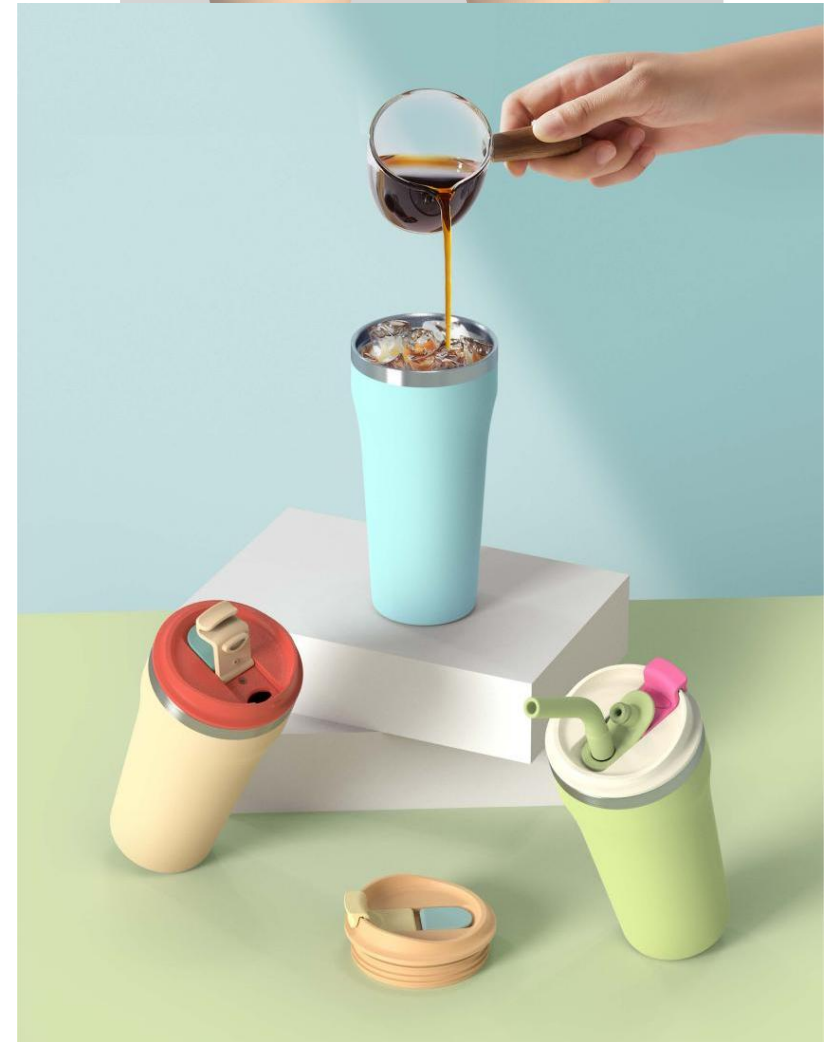

Capacity: 10oz / 14oz

Capacity: 10oz / 14oz

Capacity: 12oz / 16oz / 24oz

straw lid
吸管盖

2-in-1
coffee lid
双饮咖啡盖

Capacity: 16oz

Capacity: 16oz

Capacity: 16oz

Capacity: 16oz / 22oz

Capacity: 17oz

Capacity: 12oz / 16oz