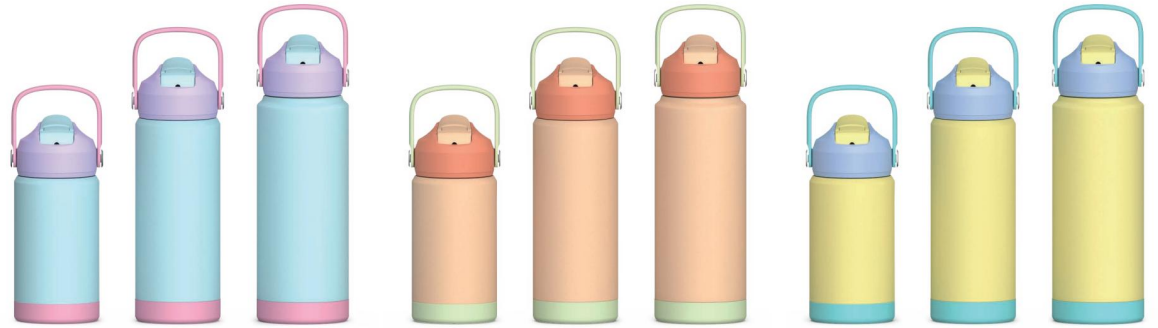

STAINLESS STEEL WATER BOTTLE

Item: EKOS001
Capacity: 16oz / 26oz / 32oz / 40oz

Item: EKOS002
Capacity: 16oz
19oz
24oz
32oz
40oz

Hidden Carry Loop

The integrated carrying loop also works as a locking cover.

The lid features a hidden push-to-open mechanism and a lip-fit drinking spout.

AVAILABLE LIDS

Item: EKOS003
Capacity: 16oz / 32oz / 36oz

Item: EKOS004
Capacity: 12oz / 18oz / 22oz / 25oz / 32oz / 40oz / 64oz / 128oz